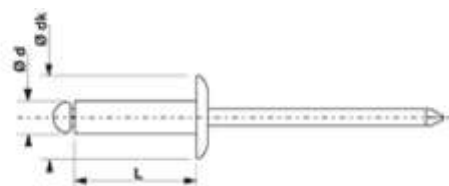

**RIVET TETE PLATE EXTRA LARGE  
INOX A2 / INOX A2**

$\varnothing$	L	DK					
mm	mm	mm	mm	mm	N	N	qté
3,2	6	10,0	1,0 - 3,0	3,4	2500.00	1900	500
3,2	8	10,0	3,0 - 5,0	3,4	2500.00	1900	500
3,2	10	10,0	5,0 - 7,0	3,4	2500.00	1900	500
4,8	12	16,0	5,0 - 7,0	5,0	6000.00	4500	250
4,8	14	16,0	7,0 - 9,0	5,0	6000.00	4500	250
4,8	16	16,0	9,0 - 11,0	5,0	6000.00	4500	250
4,8	20	16,0	11,0 - 15,0	5,0	6000.00	4500	250
4,8	23	16,0	15,0 - 18,0	5,0	6000.00	4500	250