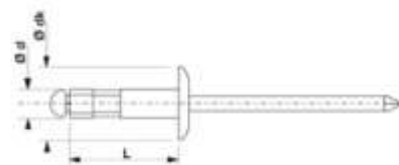

**RIVET TETE PLATE EXTRA LARGE
MULTI-SERRAGE
ALU / ACIER**

Ø	L	DK					
mm	mm	mm	mm	mm	N	N	qté
4,8	10	16,0	1,0 - 5,0	5,0	2350.00	1500	250
4,8	17	16,0	7,0 - 12,0	5,0	2350.00	1500	200
4,8	24	16,0	14,0 - 19,0	5,0	2350.00	1500	150