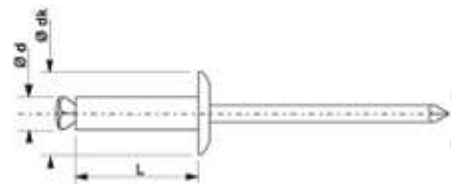

**RIVET TETE PLATE LARGE  
ÉCLATÉ ALU / ACIER  
LAQUÉ NOIR**

| Ø   | L  | DK   |  |  |  |  |  |
|-----|----|------|---|---|---|---|---|
| mm  | mm | mm   | mm  | mm  | N   | N   | qté   |
| 4,0 | 10 | 10,0 | 2,0 - 5,0   | 4,4   | 1500.00   | 1500  | 500   |
| 4,0 | 12 | 10,0 | 4,0 - 7,0   | 4,4   | 1500.00   | 1500  | 500   |
| 4,0 | 14 | 10,0 | 6,0 - 9,0   | 4,4   | 1500.00   | 1500  | 250   |
| 4,0 | 16 | 10,0 | 8,0 - 11,0  | 4,4   | 1500.00   | 1500  | 250   |
| 4,0 | 18 | 10,0 | 10,0 - 13,0   | 4,4   | 1500.00   | 1500  | 250   |
| 4,0 | 20 | 10,0 | 12,0 - 15,0   | 4,4   | 1500.00   | 1500  | 250   |
| 4,8 | 10 | 14,0 | 1,0 - 4,0   | 5,2   | 2000.00   | 2000  | 250   |
| 4,8 | 12 | 14,0 | 3,0 - 6,0   | 5,2   | 2000.00   | 2000  | 250   |
| 4,8 | 14 | 14,0 | 5,0 - 8,0   | 5,2   | 2000.00   | 2000  | 250   |
| 4,8 | 16 | 14,0 | 7,0 - 10,0  | 5,2   | 2000.00   | 2000  | 250   |
| 4,8 | 18 | 14,0 | 9,0 - 12,0  | 5,2   | 2000.00   | 2000  | 250   |
| 4,8 | 20 | 14,0 | 11,0 - 14,0   | 5,2   | 2000.00   | 2000  | 250   |
| 4,8 | 25 | 14,0 | 14,0 - 19,0   | 5,2   | 2000.00   | 2000  | 250   |
| 4,8 | 30 | 14,0 | 19,0 - 24,0   | 5,2   | 2000.00   | 2000  | 250   |